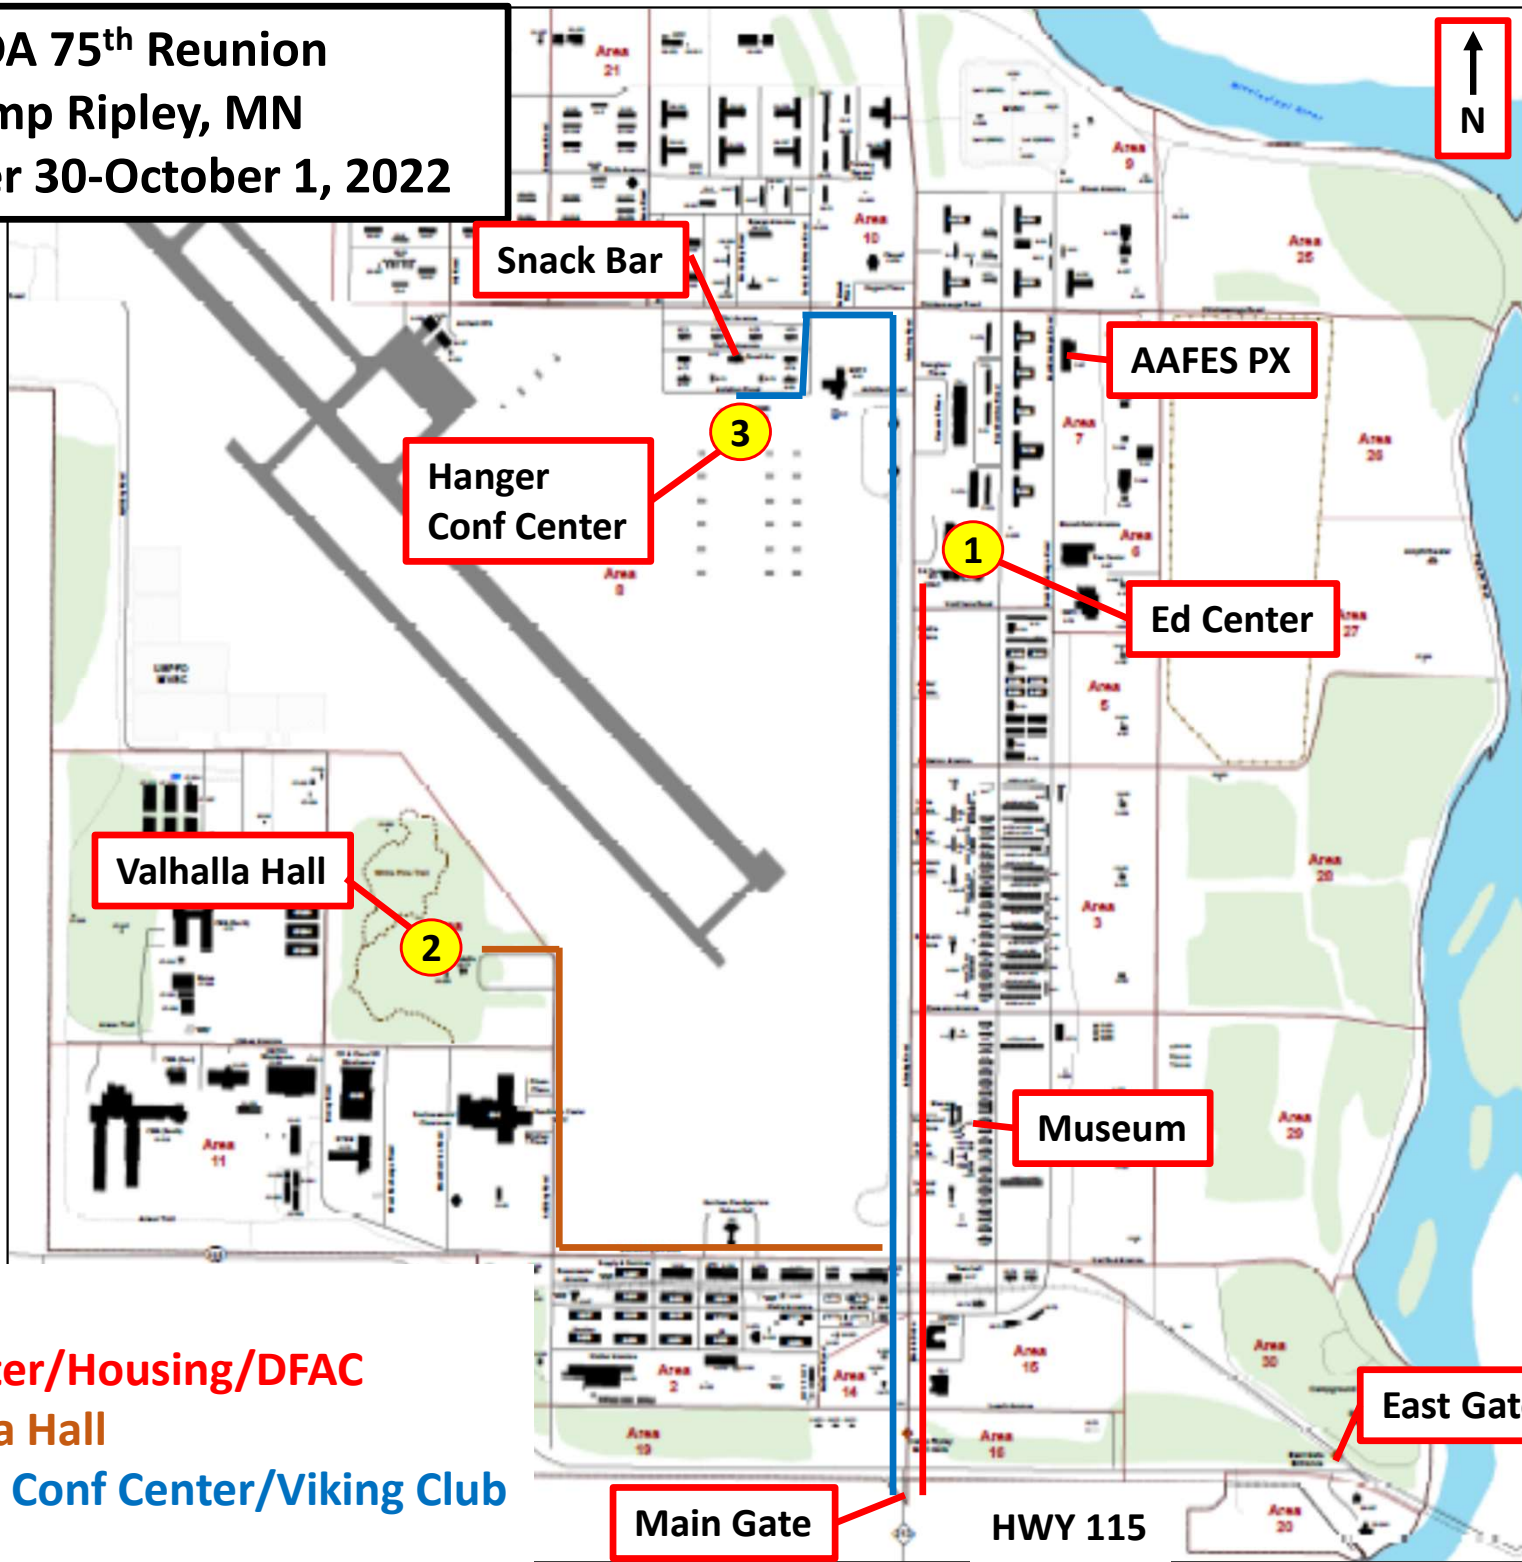

**34IDA 75th Reunion
Camp Ripley, MN
September 30-October 1, 2022**

Legend

- 1** Ed Center/Housing/DFAC
- 2** Valhalla Hall
- 3** Hangar Conf Center/Viking Club

Main Gate

HWY 115

East Gate

To HWY 371